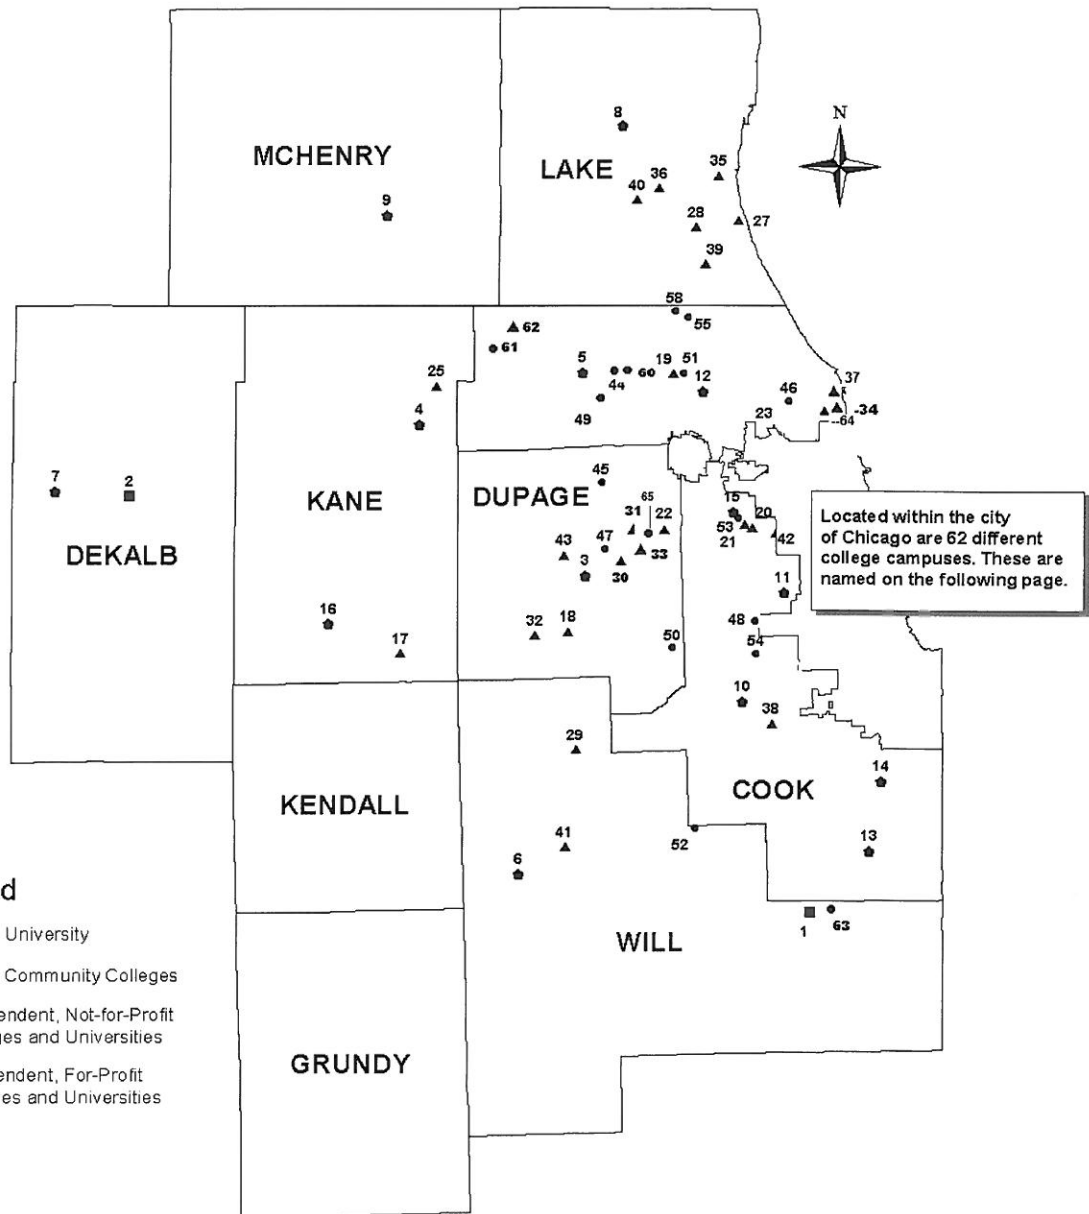

Chicago Standard Metropolitan Statistical Area