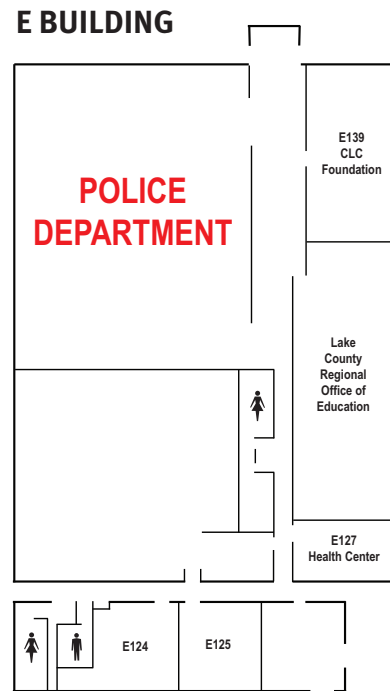

First Floor

Grayslake Campus
Main Building
and E Building

Green Spaces

Division Offices

Biological and Health Sciences
Room B210

Business and Social Sciences
Room T302

Communication Arts, Humanities and Fine Arts
Room B210

Engineering, Math and Physical Sciences
Room T302

L Wing
LEARNING
RESOURCE CENTER
and LIBRARY

Closed Summer 2018

Library located in Rooms T326-T328
Tutoring located in Rooms T333-T334
Computer Lab located in Room C212

- ATM
- ELEVATOR
- VENDING
- RESTROOMS

- Downstairs
- Lancer Book Stop B014
 - Auditorium A011
 - Conference Room A013
 - Facilities A043
 - Prairie Restaurant A012
 - Printing A033
 - Shipping/Receiving A033

L Wing
LEARNING
RESOURCE CENTER
and LIBRARY

Library located in Rooms T326-T328
Tutoring located in Rooms T333-T334
Computer Lab located in Room C212

- E ELEVATOR
- V VENDING
- RESTROOMS