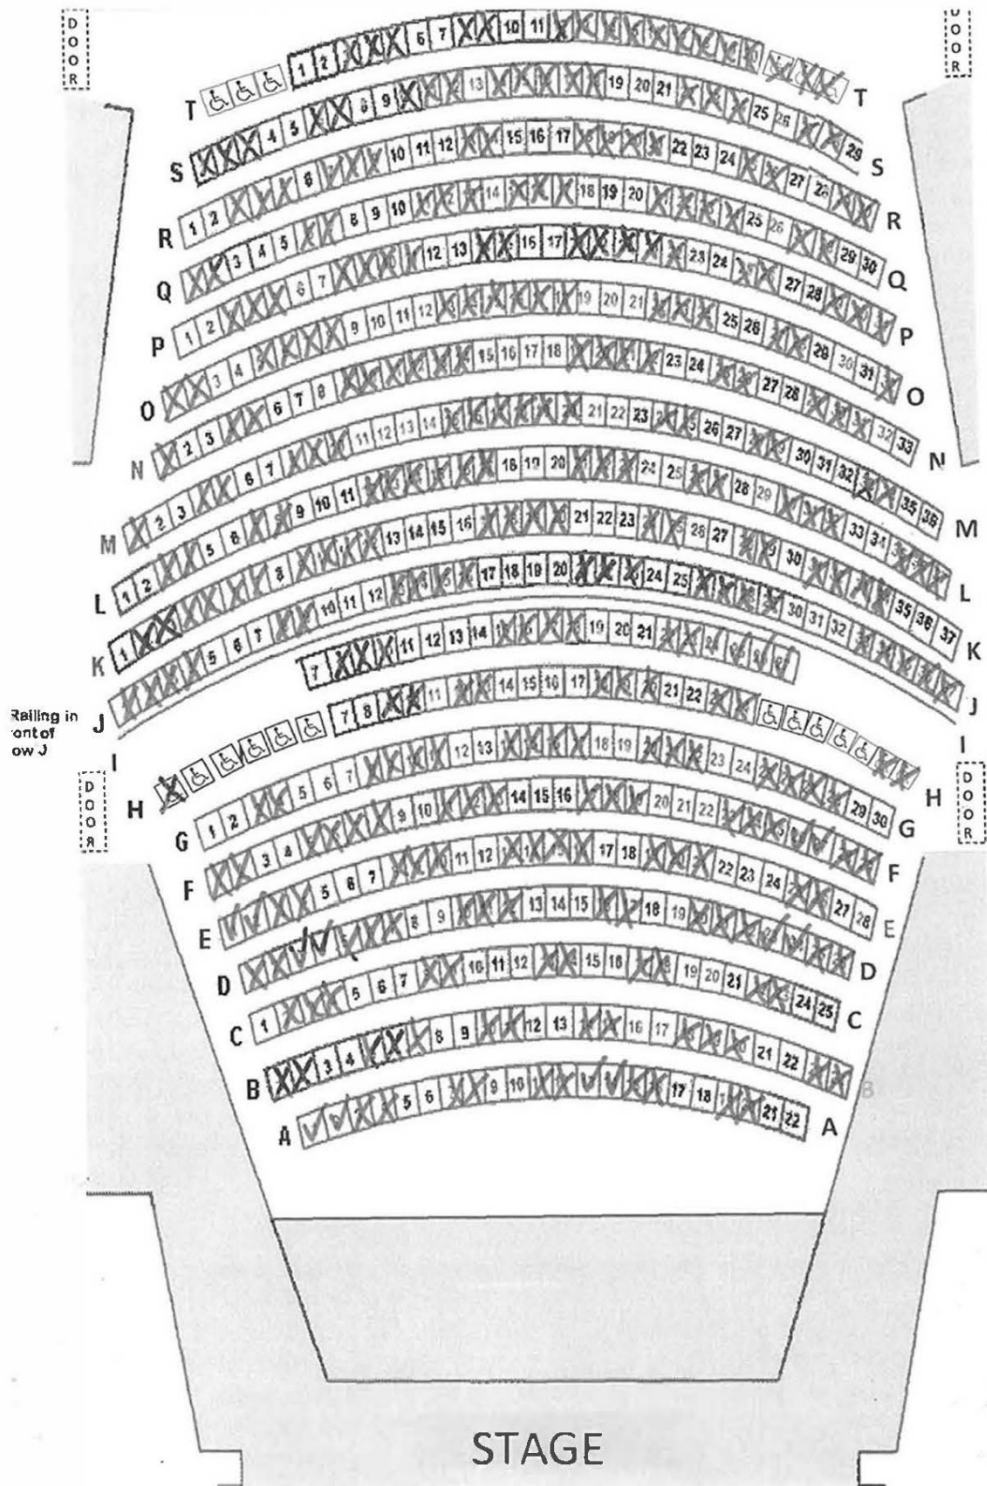

Mainstage Theatre / Socially Distanced Seating

YOUR SAFETY IS OUR HIGHEST PRIORITY.

- Masks are required for everyone at CLC and the JLC.
- Performers onstage will be unmasked while performing. Audience and venue support (backstage and front of house) will remain masked inside.
- Seating in the Mainstage and Studio Theatres will have reduced capacity to accommodate social distancing.
- CLC has enhanced cleaning procedures in the theatre, restroom and common touchpoints.
- Hand sanitizer stations are available throughout the JLC lobby.