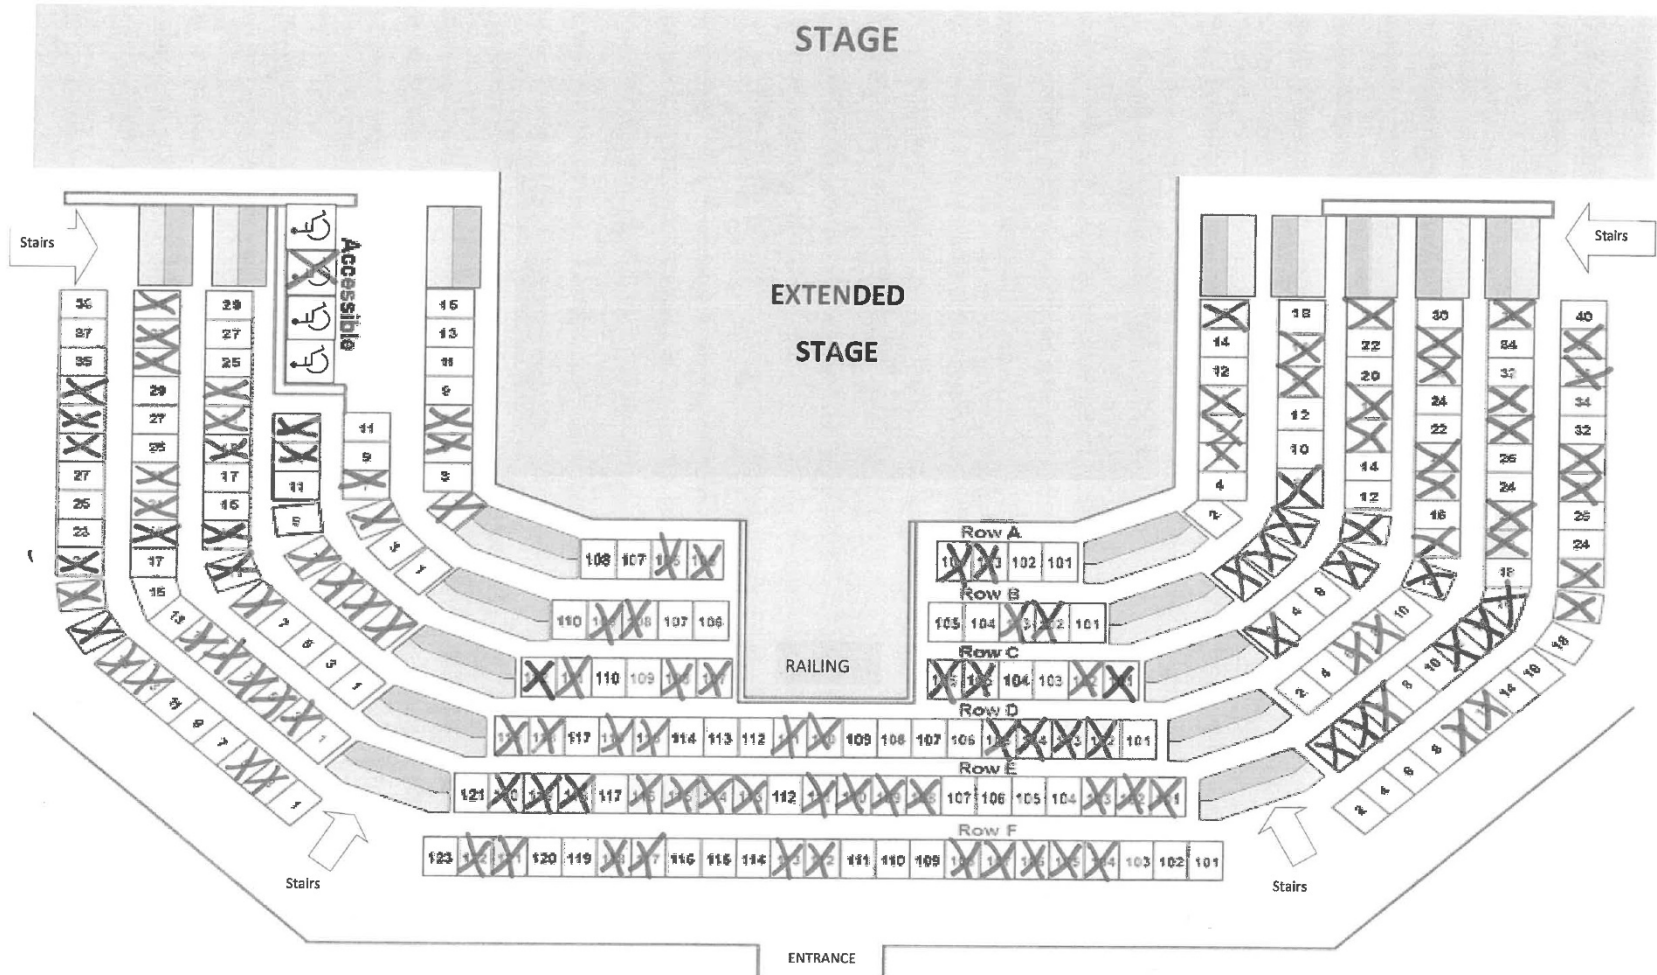

Studio Theatre / Socially Distanced Seating

YOUR SAFETY IS OUR HIGHEST PRIORITY.

- Masks are required for everyone at CLC and the JLC.
- Performers onstage will be unmasked while performing. Audience and venue support (backstage and front of house) will remain masked inside.
- Seating in the Mainstage and Studio Theatres will have reduced capacity to accommodate social distancing.
- CLC has enhanced cleaning procedures in the theatre, restroom and common touchpoints.
- Hand sanitizer stations are available throughout the JLC lobby.